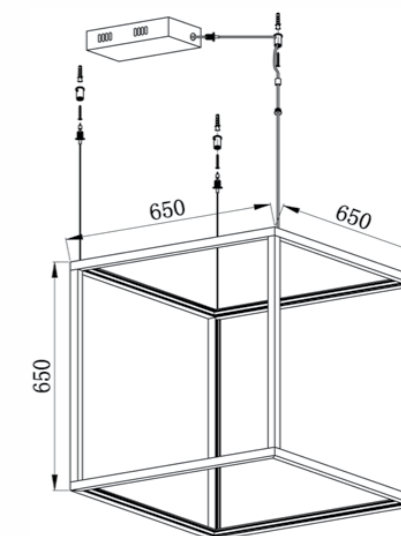

2022/120
Pendente Runde
Gold Rose
LED 27W
3000K
100V/240V MULTIVOLT