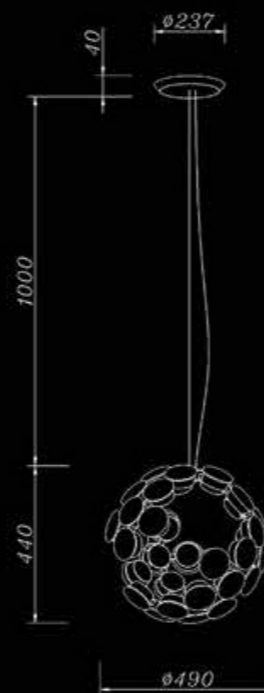

SIRIUS

2017/45
Pendente Vegga
Branco Areia
LED 60W
3000K
100V/240V MULTIVOLT
Ø49cm

VEGGA