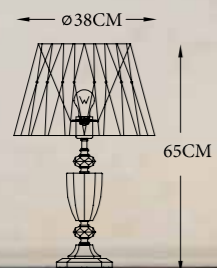

1041
Abajur Aires
Base Cristal
Cúpula Bege
1*E27 60W
Ø38*65cm